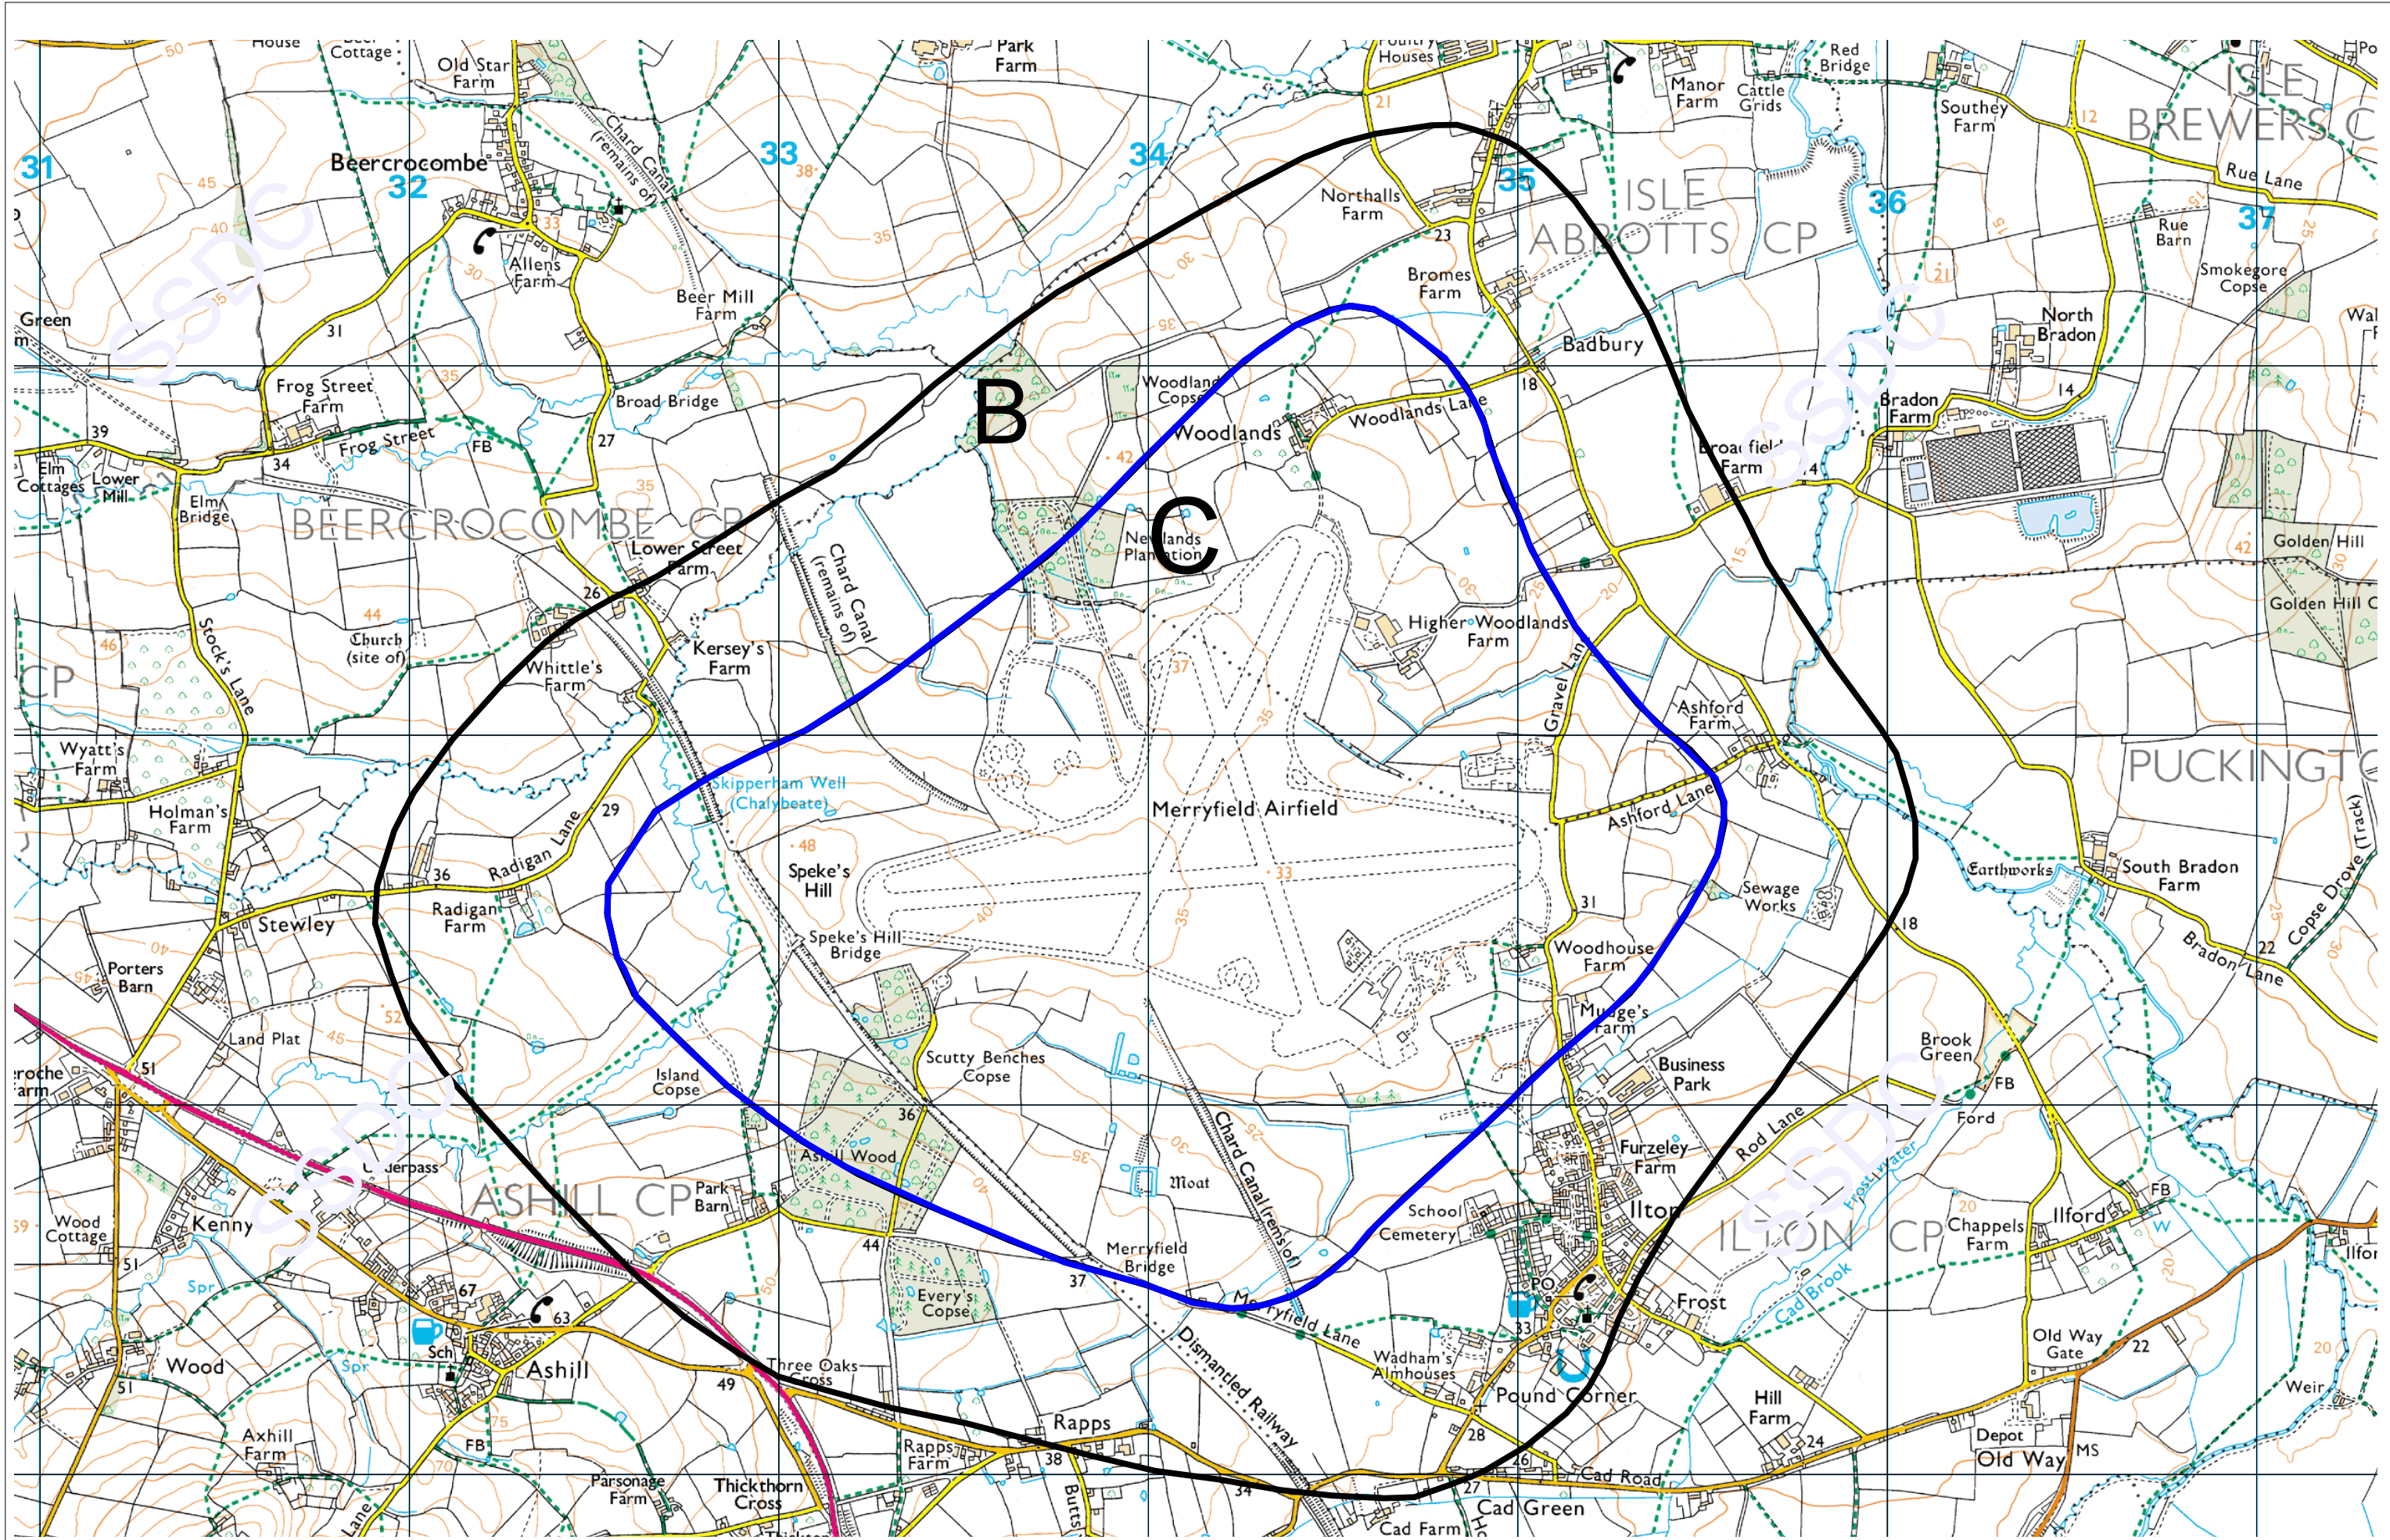

Noise Exposure categories for RNAS Yeovilton - Appendix 4A  
(July 2010)

- 72 dB LAeq, 16h
- 66 dB LAeq, 16h
- 57 dB LAeq, 16h

1:25,000

This map is reproduced from Ordnance Survey material with the permission of Ordnance Survey on behalf of the Controller of Her Majesty's Stationery Office © Crown Copyright. Unauthorised reproduction infringes Crown Copyright and may lead to prosecution or civil proceedings. South Somerset District Council Licence No. LA100019471-2015

Noise Exposure categories for RNAS Merryfield - Appendix 4B  
(November 1996)

57 dB LAeq, 16h  
 66 dB LAeq, 16h

1:16,000

This map is reproduced from Ordnance Survey material with the permission of Ordnance Survey on behalf of the Controller of Her Majesty's Stationery Office © Crown Copyright. Unauthorised reproduction infringes Crown Copyright and may lead to prosecution or civil proceedings. South Somerset District Council Licence No. LA100019471-2015