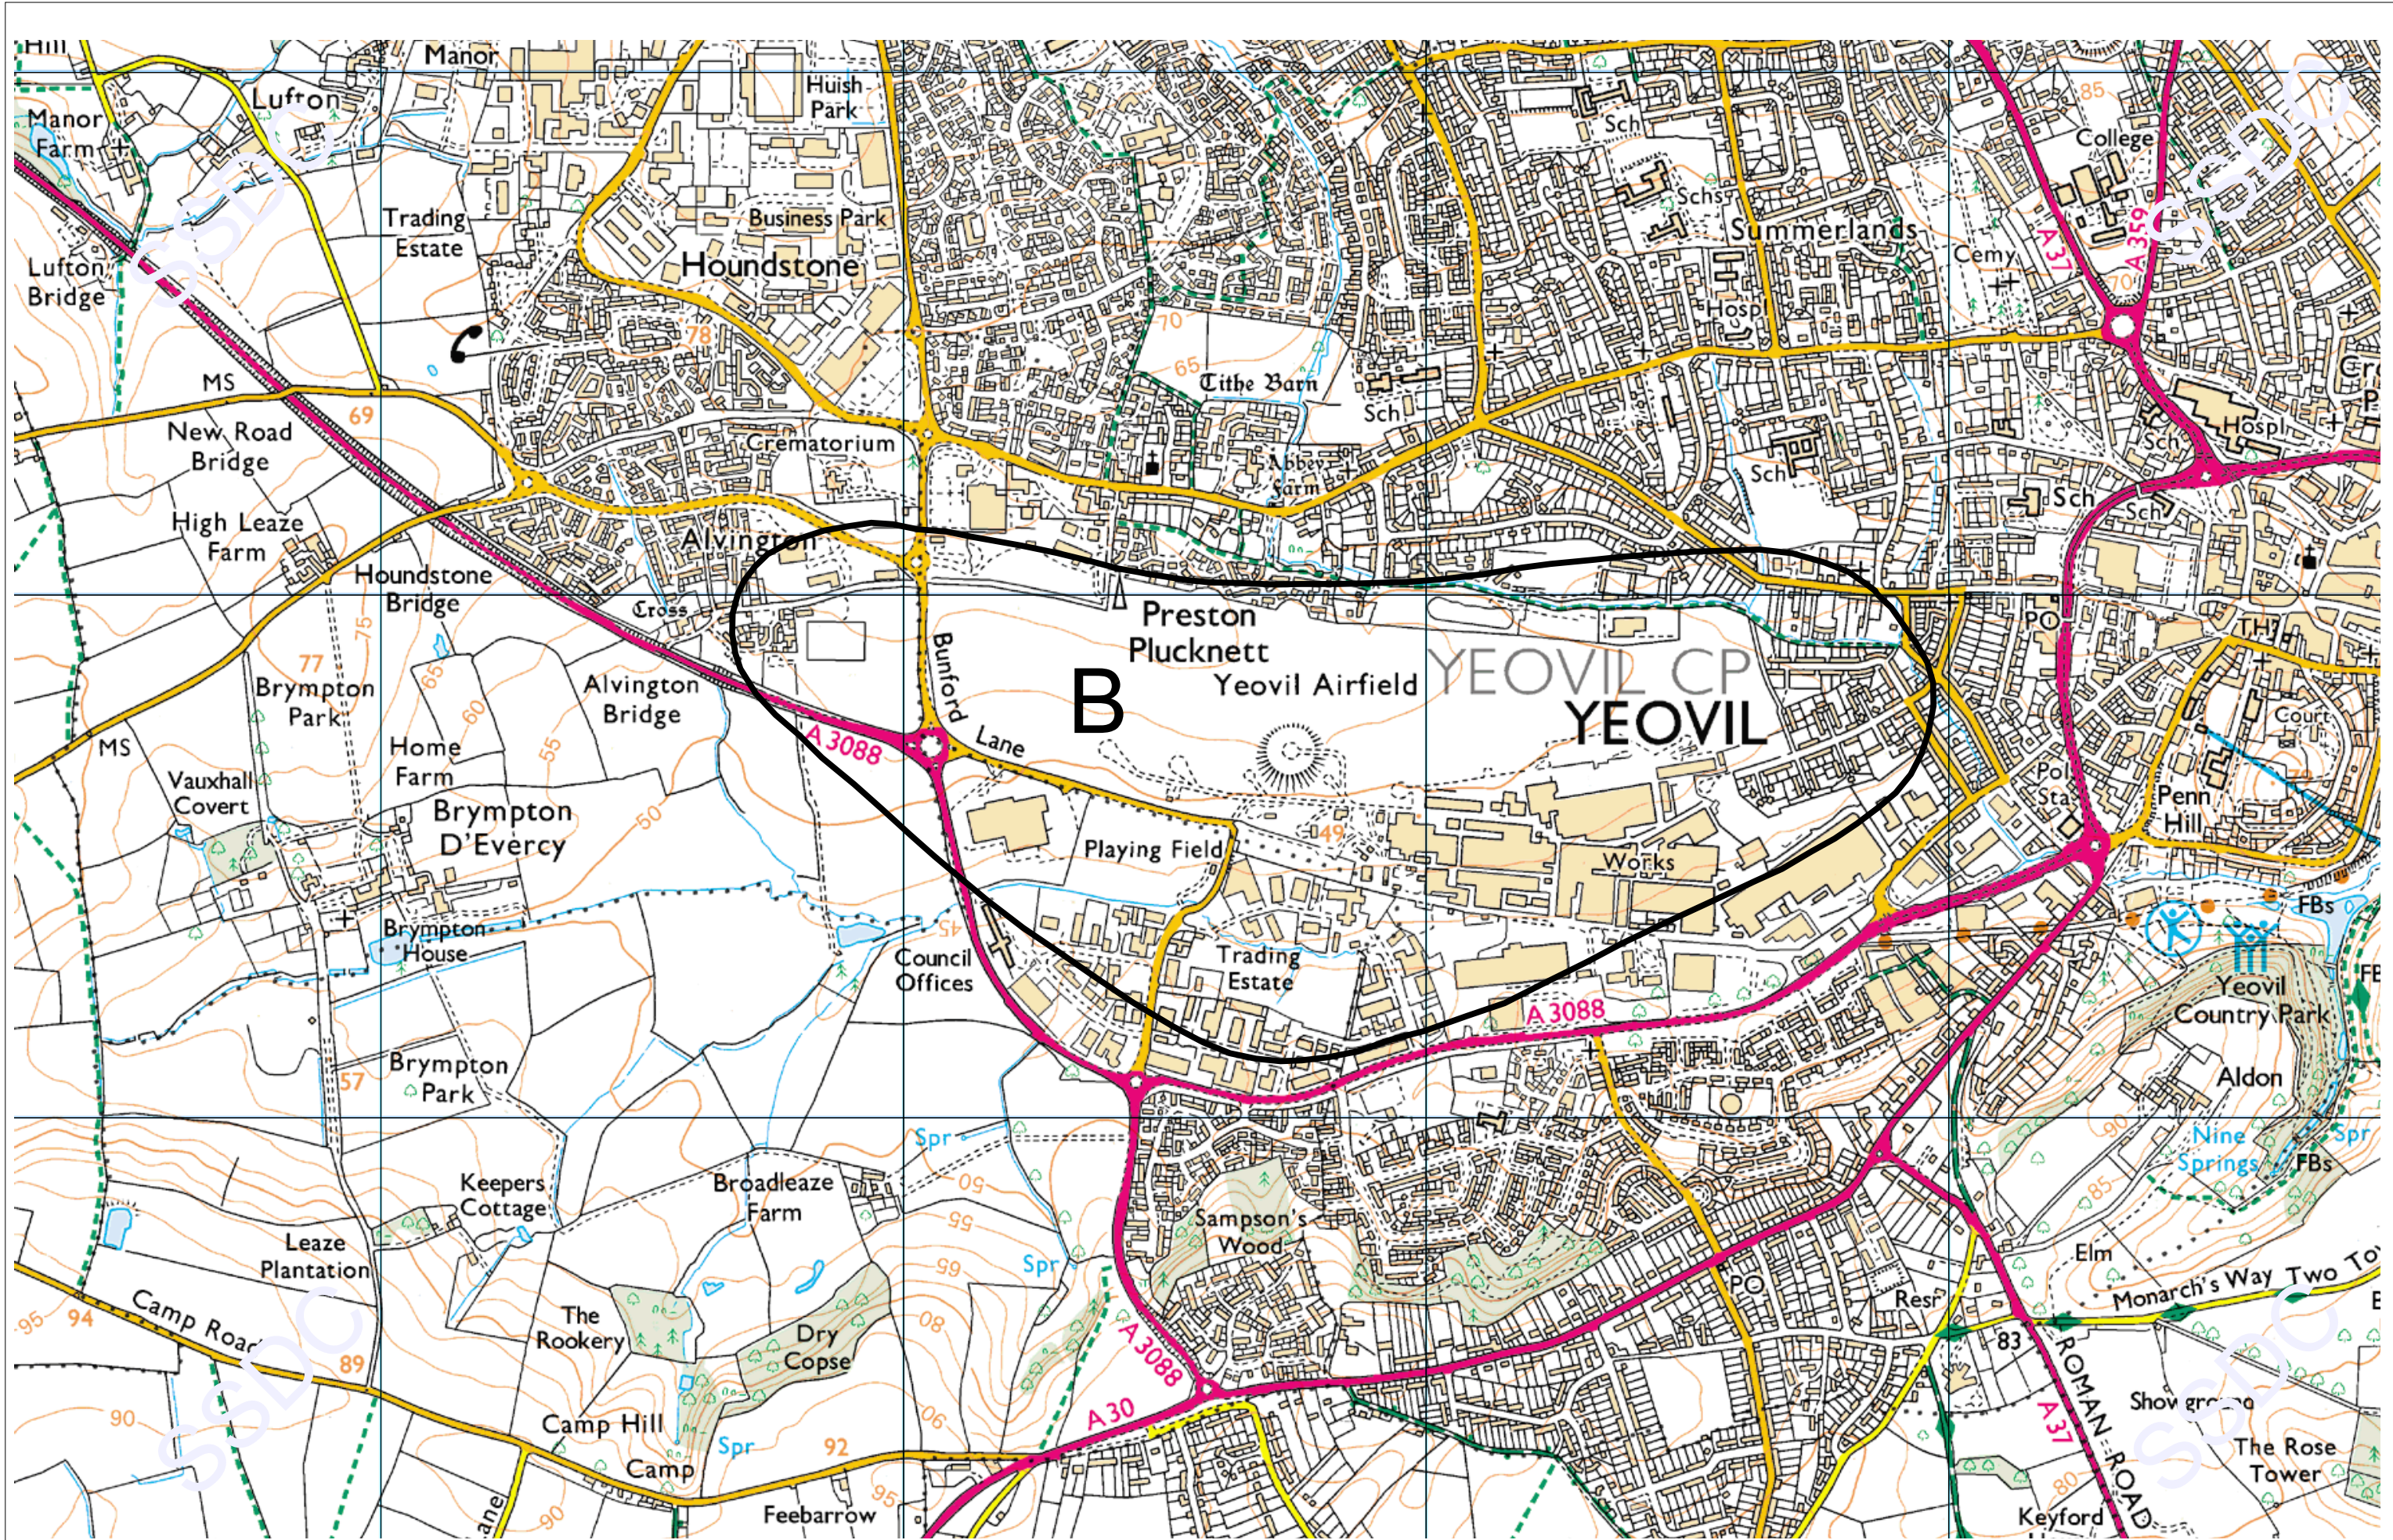

Noise Exposure categories for Westlands Airfield- Appendix 4C
(March 1996)

57 dB LAeq, 16h 1:8,000